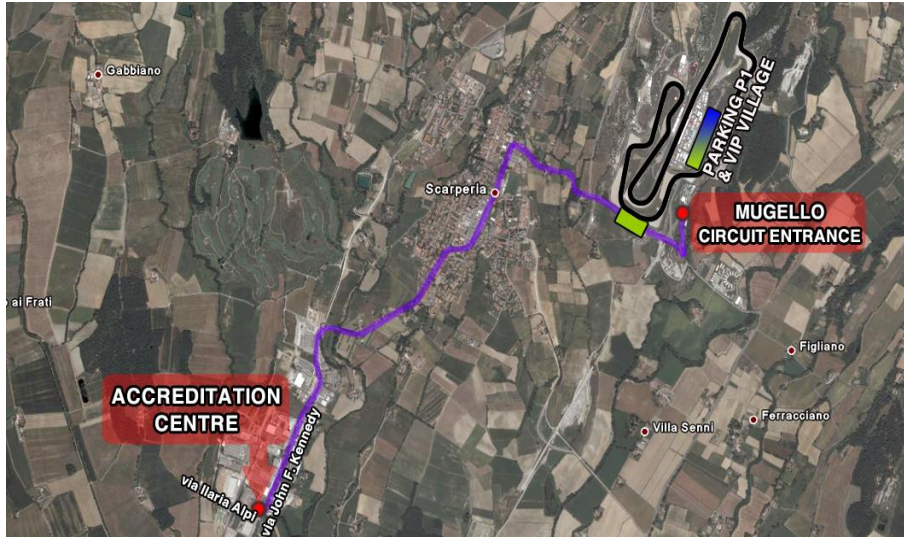

# GRAN PREMIO D'ITALIA OAKLEY

AUTODROMO INTERNAZIONALE DEL MUGELLO · 27-28-29 May 2022

MotoGP<sup>®</sup>  
Information

## ACCREDITATION CENTER LOCATION

“IL BORGONUOVO”

Via Ilaria Alpi, loc. Pianvallico, San Piero a Sieve

GPS Accreditation Centre: [43.971415, 11.331900](#)

## CIRCUIT LOCATION

Mugello Circuit is located in Scarperia close to Borgo San Lorenzo, approx. 34 km from Firenze Airport, 92 km from Bologna Airport and 126 km from Pisa Airport.

GPS Circuit Entrance: [43°59'25.88"N, 11°22'12.18"E](#)

## HOW TO ARRIVE

From Firenze:

- Take State Road SS302 “Faentina” passing through Fiesole, Polcanto and Borgo San Lorenzo.
- From Borgo San Lorenzo follow signs “Autodromo Internazionale del Mugello”

From Bologna: