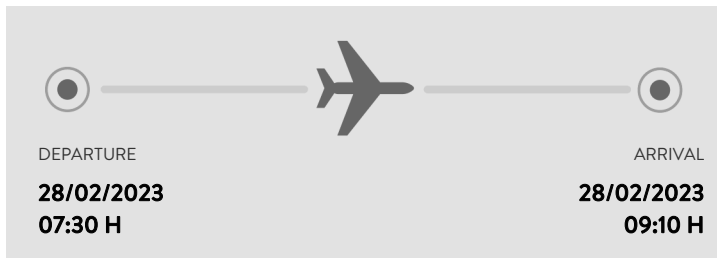

NAME
DAVID MUÑOZ RODRIGUEZ

FARE	ORIGIN	DESTINATION	BN
<input type="radio"/> BASIC	BCN	GVA	0032
DATE	TIME	SEAT	FLIGHT NO.
28/02/2023	07:30 H	27B	VY6200

ES ID-436V

1 UNDERSEAT BAG

BG20

FOLD ME!

BARCELONA
BCN

GINEBRA
GVA

DEPARTURE
28/02/2023
07:30 H

ARRIVAL
28/02/2023
09:10 H

TERMINAL	RESERVATION	SEAT
1	HMWNFR	27B Middle

Your flight takes 1 h 40 m.

Hand luggage

If your boarding pass states **PRIORITY + CABIN BAG** or **CABIN BAG + UNDERSEAT**, you can take 2 items of hand luggage on board (cabin bag + underseat bag).
If it states **1 UNDERSEAT BAG**, you can only take one bag on board (it must fit under the seat).