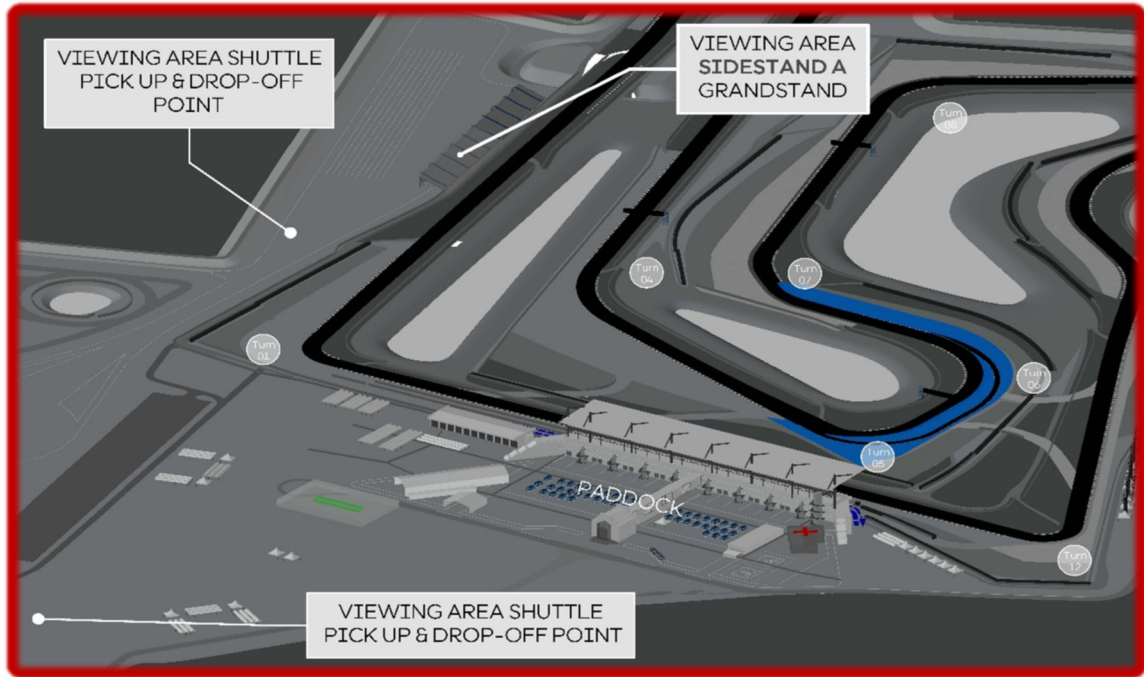

# VIEWING AREA

## LOCATION

- Viewing Area is in a part of the **SIDESTAND A** Grandstand between Turns 1 and 2. There will be a **Shuttle Bus Service, LINE 3**, to drive visitors allowed to enter this Viewing Area Side stand A Grandstand.

## PERMITTED PASSES

- Holders of Premium, Guest, MotoGP VIP Village™ and Asia Talent Cup are allowed to the Viewing Area Grandstand.

VIEWING AREA GRANDSTAND	PERMANENT PASSES (Visual Control)	ONE-EVENT PASSES (Visual Control)
WORKER PASSES PERMITTED	 DORNA / IRTA Staff	
PREMIUM & GUEST PERMITTED		
IDEMITSU ASIA TALENT CUP PASSES PERMITTED		
MotoGP VIP VILLAGE™		